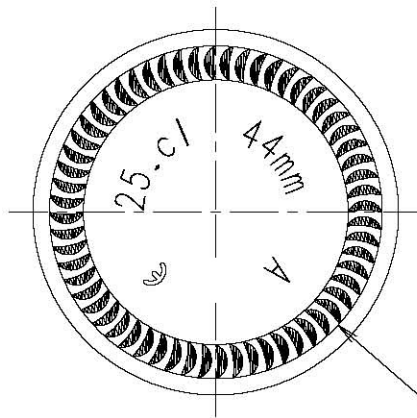

M 2:1

60 KNURLINGS  
0.6 DEEP 1.0 WIDE  
4.5 LONG

MINIMUM THROUGH HOLE  $\phi 17 \nabla 44$

		CENTERGLASSLINE	
5			
4			
3		WEIGHT	230 ± 10 g
2		NOMINAL CAPACITY	250 ± 6 ml
1		BRIMFUL CAPACITY	270 ± 6 ml
		COLOR	UVAG
		FILLING LINE	44 mm
		TIP ANGLE	
		HEADSPACE	%
-----REVISIONS-----			
SHEET 1/1	PRODUCT NAME:	BOTTLE DORICA GUALA 250ml	
A3	ИЗДЕЛИЕ:	БУТИЛКА ДОРИКА ГУАЛА 250ml	
SCALE	Drawing No:	FINISH TYPE:	CUSTOMER
1:1	125800_BOTTLE_DORICA_250ML_GUALA	GUALA 1031/47	RUBIN TRADING
	DRAWN: DIMITROV 09.10.23	PRODUCT CODE: 125800	DATE 09.10.2023
	CHECKED: KAMENOV 09.10.23		REVISIONS