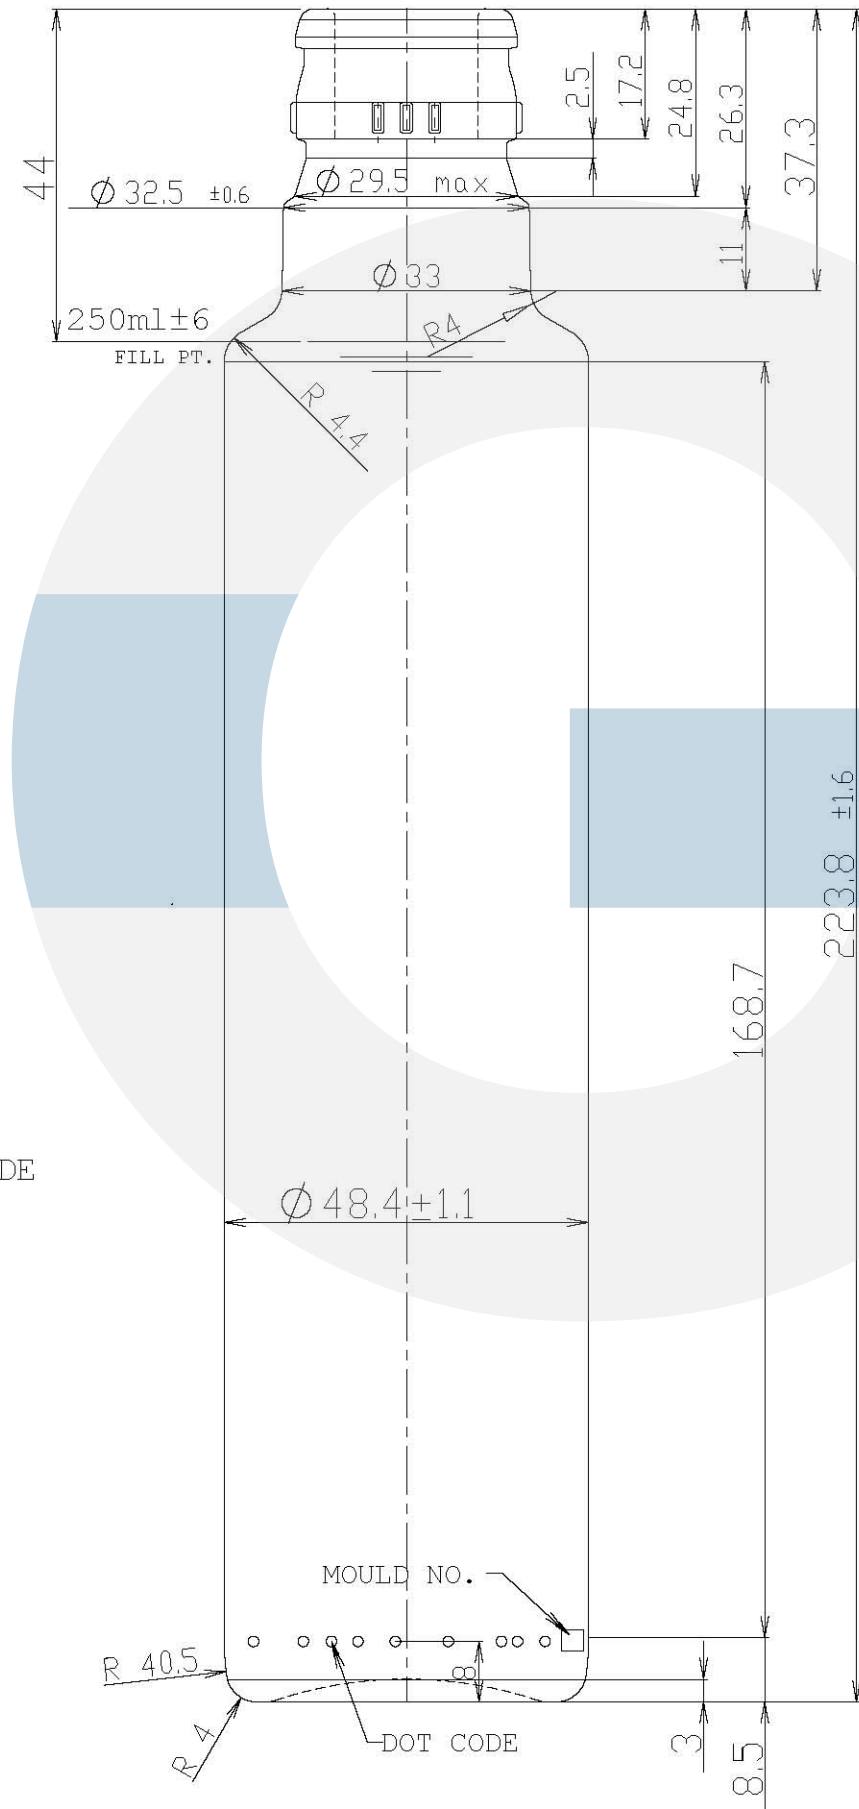

M 2:1

60 KNURLINGS  
0.6 DEEP 1.0 WIDE  
4.5 LONG

MINIMUM THROUGH HOLE  $\phi 17 \nabla 44$

		CENTERGLASSLINE	
5			
4			
3		WEIGHT	230 ± 10 g
2		NOMINAL CAPACITY	250 ± 6 ml
1		BRIMFUL CAPACITY	270 ± 6 ml
		COLOR	UVAG
		FILLING LINE	44 mm
		TIP ANGLE	
		HEADSPACE	%
-----REVISIONS-----			
SHEET 1/1	PRODUCT NAME:	BOTTLE DORICA GUALA 250ml	
A3	ИЗДЕЛИЕ:	БУТИЛКА ДОРИКА ГУАЛА 250ml	
SCALE	Drawing No:	FINISH TYPE:	CUSTOMER
1:1	125800_BOTTLE_DORICA_250ML_GUALA	GUALA 1031/47	RUBIN TRADING
	DRAWN: DIMITROV 09.10.23	PRODUCT CODE: 125800	DATE 09.10.2023
	CHECKED: KAMENOV 09.10.23		REVISIONS